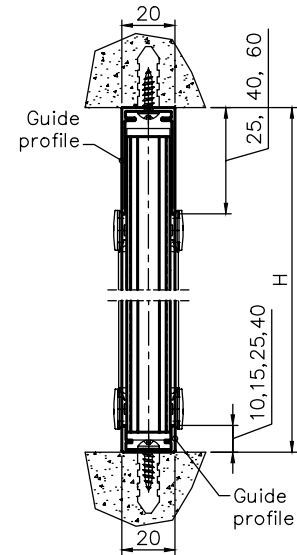

Recess Installation Details