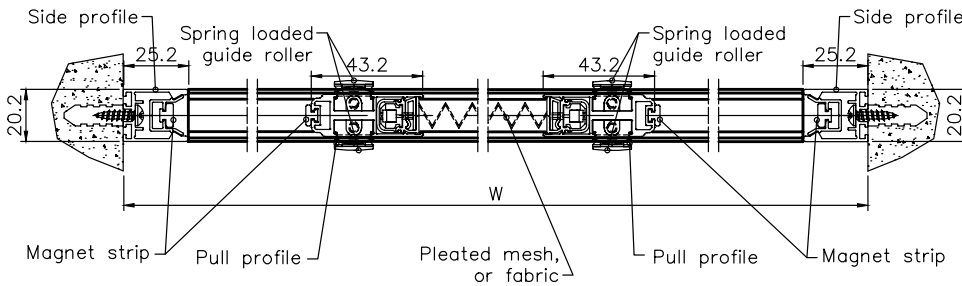

Recess Installation Details