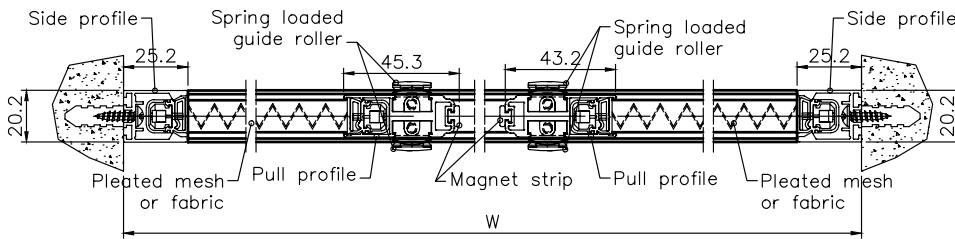

FLYSCREEN MESH SPECIFICATION

Product Name	Polyester (PVC Coated) Mesh
Specification	16*16
Folding height	16mm
Colors	Grey/Black
Width	1m—3m
Length	30m
Mesh weight	80g,
Diameter	0.28mm(0.011")
Materials	polyester yarn, fiberglass yarn
Break Strength	warp>280N,weft>240N

OPENING CONFIGURATION OPTIONS

SPLIT OPTIONS

Max. Width: 6,000 mm | Max. Height: 3,000 mm
Note: Maximum Height and Width will be determined by the Height-Width Ratio

Recess Installation Details

Front Installation Details

TOP DOWN OPTION

Max. Width: 1,800 mm | Max. Height: 2,400 mm

Note: Maximum Height and Width will be determined by the Height-Width Ratio

Recess Installation Details

Front Installation Details

BOTTOM UP OPTION