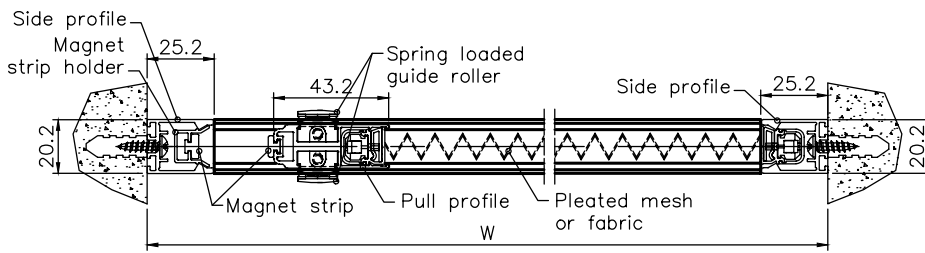

Recess Installation Details