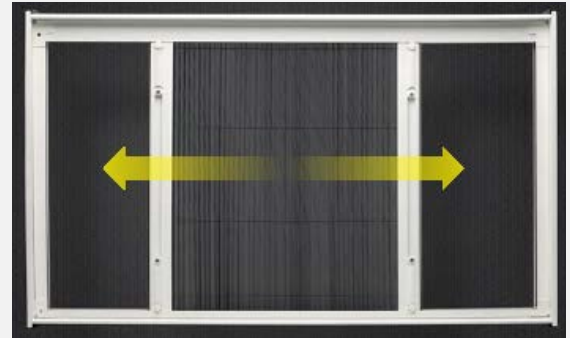

Max. Width: 1,800 mm | Max. Height: 2,400 mm

Note: Maximum Height and Width will be determined by the Height-Width Ratio

Recess Installation Details

Front Installation Details

TWO PANEL - FLOATING OPTION

Max. Width: 2,500 mm | Max. Height: 3,000 mm

Note: Maximum Height and Width will be determined by the Height-Width Ratio

Recess Installation Details

Front Installation Details

ONE PANEL - RIGHT TO LEFT OPTION

Max. Width: 2,500 mm | Max. Height: 3,000 mm