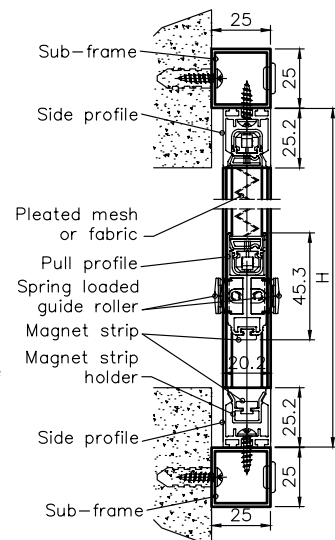

TOP DOWN OPTION

Max. Width: 1,800 mm | Max. Height: 2,400 mm

Note: Maximum Height and Width will be determined by the Height-Width Ratio

Recess Installation Details

Front Installation Details

BOTTOM UP OPTION

Max. Width: 1,800 mm | Max. Height: 2,400 mm

Note: Maximum Height and Width will be determined by the Height-Width Ratio

Recess Installation Details

Front Installation Details

TWO PANEL - FLOATING OPTION

Max. Width: 2,500 mm | Max. Height: 3,000 mm

Note: Maximum Height and Width will be determined by the Height-Width Ratio

Recess Installation Details

Front Installation Details

ONE PANEL - RIGHT TO LEFT OPTION

Max. Width: 2,500 mm | Max. Height: 3,000 mm

Note: Maximum Height and Width will be determined by the Height-Width Ratio

Recess Installation Details

Front Installation Details

ONE PANEL - LEFT TO RIGHT OPTION

Max. Width: 2,500 mm | Max. Height: 3,000 mm
Note: Maximum Height and Width will be determined by the Height-Width Ratio