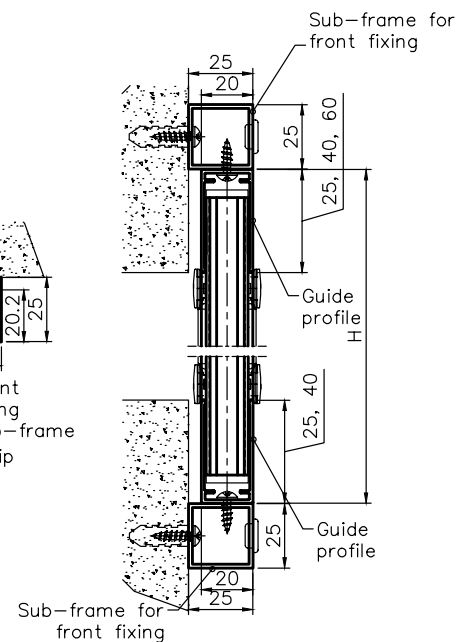

TOP DOWN OPTION

Max. Width: 1,800 mm | Max. Height: 2,400 mm

Note: Maximum Height and Width will be determined by the Height-Width Ratio

Recess Installation Details

Front Installation Details

BOTTOM UP OPTION

Max. Width: 1,800 mm | Max. Height: 2,400 mm

Note: Maximum Height and Width will be determined by the Height-Width Ratio

Recess Installation Details

Front Installation Details

TWO PANEL - FLOATING OPTION

Max. Width: 2,500 mm | Max. Height: 3,000 mm

Note: Maximum Height and Width will be determined by the Height-Width Ratio

Recess Installation Details

Front Installation Details

ONE PANEL - RIGHT TO LEFT OPTION

Max. Width: 2,500 mm | Max. Height: 3,000 mm

Note: Maximum Height and Width will be determined by the Height-Width Ratio

Recess Installation Details

Front Installation Details

ONE PANEL - LEFT TO RIGHT OPTION

Max. Width: 2,500 mm | Max. Height: 3,000 mm
Note: Maximum Height and Width will be determined by the Height-Width Ratio