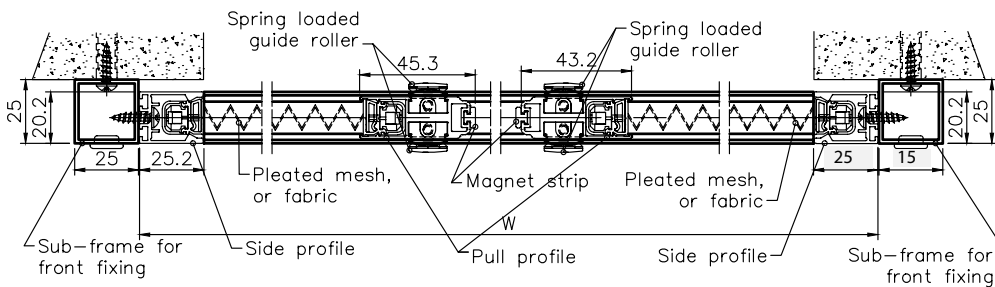

OPENING CONFIGURATION OPTIONS

SPLIT OPTIONS

Max. Width: 6,000 mm | Max. Height: 3,000 mm
Note: Maximum Height and Width will be determined by the Height-Width Ratio

Recess Installation Details

Front Installation Details

TOP DOWN OPTION

Max. Width: 1,800 mm | Max. Height: 2,400 mm

Note: Maximum Height and Width will be determined by the Height-Width Ratio

Recess Installation Details

Front Installation Details

BOTTOM UP OPTION

Max. Width: 1,800 mm | Max. Height: 2,400 mm

Note: Maximum Height and Width will be determined by the Height-Width Ratio

Recess Installation Details

Front Installation Details

TWO PANEL - FLOATING OPTION

Max. Width: 2,500 mm | Max. Height: 3,000 mm

Note: Maximum Height and Width will be determined by the Height-Width Ratio

Recess Installation Details

Front Installation Details

ONE PANEL - RIGHT TO LEFT OPTION

Max. Width: 2,500 mm | Max. Height: 3,000 mm