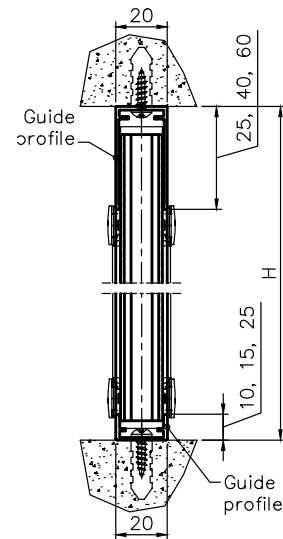

TOP DOWN OPTION

Max. Width: 1,800 mm | Max. Height: 2,400 mm

Note: Maximum Height and Width will be determined by the Height-Width Ratio

Recess Installation Details

Front Installation Details

BOTTOM UP OPTION

Max. Width: 1,800 mm | Max. Height: 2,400 mm

Note: Maximum Height and Width will be determined by the Height-Width Ratio

Recess Installation Details

Front Installation Details

TWO PANEL - FLOATING OPTION

Max. Width: 2,500 mm | Max. Height: 3,000 mm

Note: Maximum Height and Width will be determined by the Height-Width Ratio

Recess Installation Details

Front Installation Details

ONE PANEL - RIGHT TO LEFT OPTION

Max. Width: 2,500 mm | Max. Height: 3,000 mm

Note: Maximum Height and Width will be determined by the Height-Width Ratio

Recess Installation Details

Front Installation Details

ONE PANEL - LEFT TO RIGHT OPTION

Max. Width: 2,500 mm | Max. Height: 3,000 mm
Note: Maximum Height and Width will be determined by the Height-Width Ratio