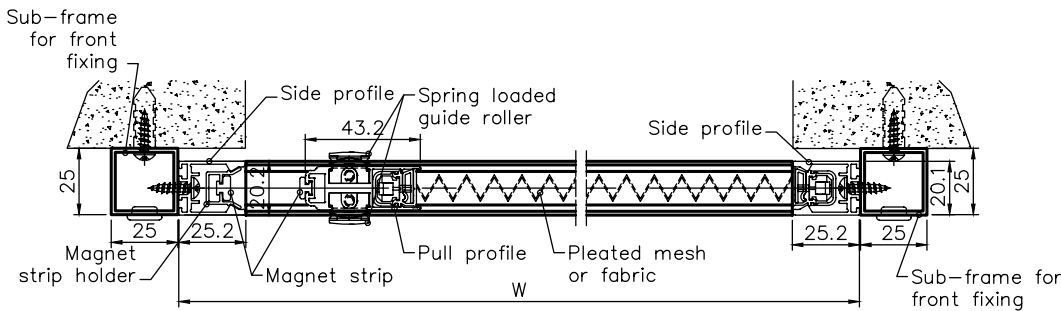

Front Installation Details