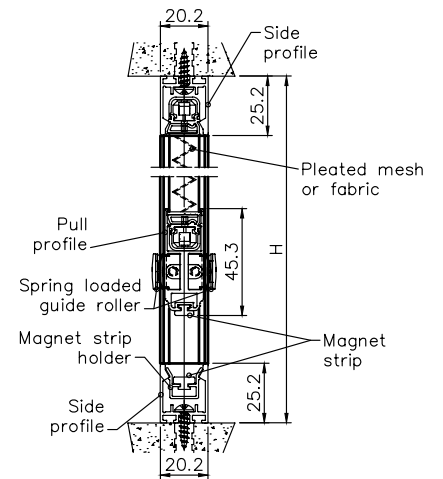

TOP DOWN OPTION

Max. Width: 1,800 mm | Max. Height: 2,400 mm

Note: Maximum Height and Width will be determined by the Height-Width Ratio

Recess Installation Details

Front Installation Details

BOTTOM UP OPTION

Max. Width: 1,800 mm | Max. Height: 2,400 mm

Note: Maximum Height and Width will be determined by the Height-Width Ratio

Recess Installation Details

Front Installation Details

TWO PANEL - FLOATING OPTION

Max. Width: 2,500 mm | Max. Height: 3,000 mm

Note: Maximum Height and Width will be determined by the Height-Width Ratio

Recess Installation Details

Front Installation Details

ONE PANEL - RIGHT TO LEFT OPTION

Max. Width: 2,500 mm | Max. Height: 3,000 mm