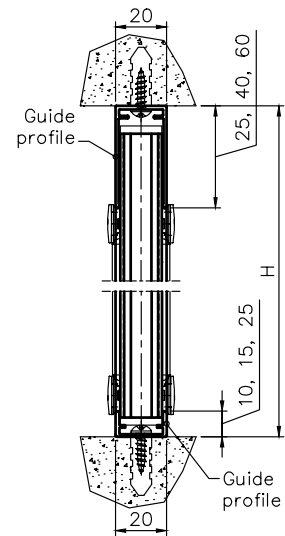

FLYSCREEN MESH SPECIFICATION

Product Name	Polyester (PVC Coated) Mesh
Specification	16*16
Folding height	16mm
Colors	Grey/Black
Width	1m—3m
Length	30m
Mesh weight	80g,
Diameter	0.28mm(0.011")
Materials	polyester yarn, fiberglass yarn
Break Strength	warp>280N,weft>240N

OPENING CONFIGURATION OPTIONS

SPLIT OPTIONS

Max. Width: 6,000 mm | Max. Height: 3,000 mm
Note: Maximum Height and Width will be determined by the Height-Width Ratio

Recess Installation Details

Front Installation Details

TOP DOWN OPTION

Max. Width: 1,800 mm | Max. Height: 2,400 mm

Note: Maximum Height and Width will be determined by the Height-Width Ratio

Recess Installation Details

Front Installation Details

BOTTOM UP OPTION

Max. Width: 1,800 mm | Max. Height: 2,400 mm

Note: Maximum Height and Width will be determined by the Height-Width Ratio

Recess Installation Details

Front Installation Details

TWO PANEL - FLOATING OPTION

Max. Width: 2,500 mm | Max. Height: 3,000 mm