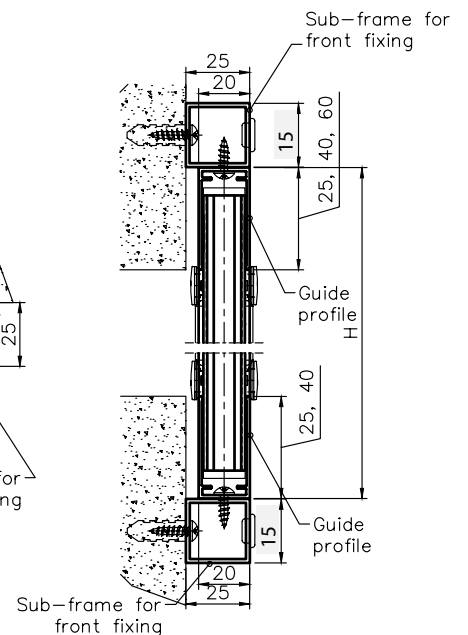

FLYSCREEN MESH SPECIFICATION

Product Name	Polyester (PVC Coated) Mesh
Specification	16*16
Folding height	16mm
Colors	Grey/Black
Width	1m—3m
Length	30m
Mesh weight	80g,
Diameter	0.28mm(0.011")
Materials	polyester yarn, fiberglass yarn
Break Strength	warp>280N,weft>240N

OPENING CONFIGURATION OPTIONS

SPLIT OPTIONS

Max. Width: 6,000 mm | Max. Height: 3,000 mm
Note: Maximum Height and Width will be determined by the Height-Width Ratio

Recess Installation Details

Front Installation Details

TOP DOWN OPTION

Max. Width: 1,800 mm | Max. Height: 2,400 mm

Note: Maximum Height and Width will be determined by the Height-Width Ratio

Recess Installation Details

Front Installation Details

BOTTOM UP OPTION

Max. Width: 1,800 mm | Max. Height: 2,400 mm

Note: Maximum Height and Width will be determined by the Height-Width Ratio

Recess Installation Details

Front Installation Details

TWO PANEL - FLOATING OPTION

Max. Width: 2,500 mm | Max. Height: 3,000 mm