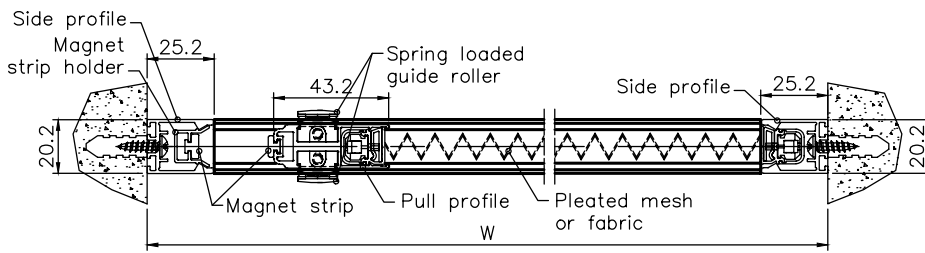

Note: Maximum Height and Width will be determined by the Height-Width Ratio

Recess Installation Details

Front Installation Details

ONE PANEL - RIGHT TO LEFT OPTION

Max. Width: 2,500 mm | Max. Height: 3,000 mm

Note: Maximum Height and Width will be determined by the Height-Width Ratio

Recess Installation Details

Front Installation Details

ONE PANEL - LEFT TO RIGHT OPTION

Max. Width: 2,500 mm | Max. Height: 3,000 mm
Note: Maximum Height and Width will be determined by the Height-Width Ratio