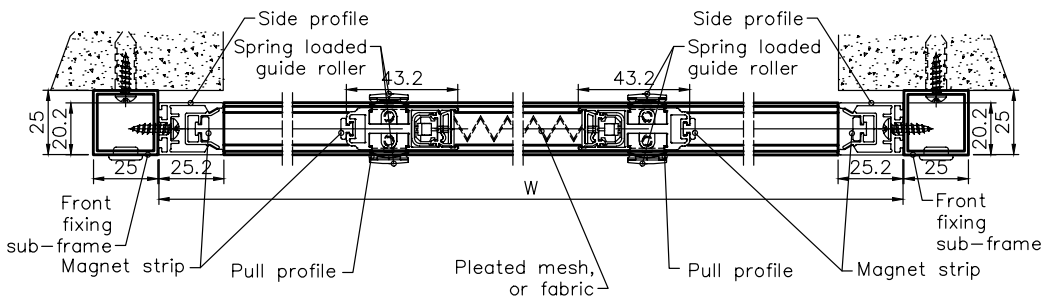

Max. Width: 1,800 mm | Max. Height: 2,400 mm

Note: Maximum Height and Width will be determined by the Height-Width Ratio

Recess Installation Details

Front Installation Details

TWO PANEL - FLOATING OPTION

Max. Width: 2,500 mm | Max. Height: 3,000 mm

Note: Maximum Height and Width will be determined by the Height-Width Ratio

Recess Installation Details

Front Installation Details

ONE PANEL - RIGHT TO LEFT OPTION

Max. Width: 2,500 mm | Max. Height: 3,000 mm