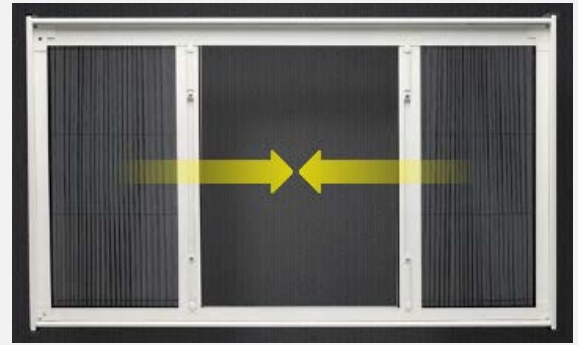

OPENING CONFIGURATION OPTIONS

SPLIT OPTIONS

Max. Width: 6,000 mm | Max. Height: 3,000 mm
Note: Maximum Height and Width will be determined by the Height-Width Ratio