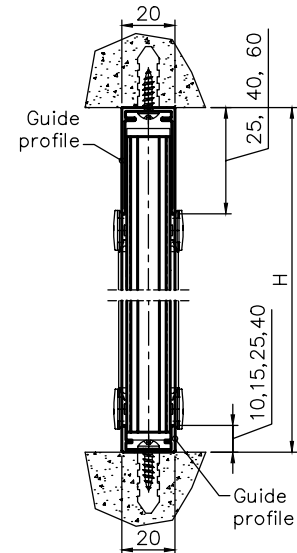

TOP DOWN OPTION

Max. Width: 1,800 mm | Max. Height: 2,400 mm

Note: Maximum Height and Width will be determined by the Height-Width Ratio

Recess Installation Details

Front Installation Details

BOTTOM UP OPTION

Max. Width: 1,800 mm | Max. Height: 2,400 mm

Note: Maximum Height and Width will be determined by the Height-Width Ratio

Recess Installation Details

Front Installation Details

TWO PANEL - FLOATING OPTION

Max. Width: 2,500 mm | Max. Height: 3,000 mm

Note: Maximum Height and Width will be determined by the Height-Width Ratio

Recess Installation Details

Front Installation Details

ONE PANEL - RIGHT TO LEFT OPTION

Max. Width: 2,500 mm | Max. Height: 3,000 mm

Note: Maximum Height and Width will be determined by the Height-Width Ratio

Recess Installation Details

Front Installation Details

ONE PANEL - LEFT TO RIGHT OPTION

Max. Width: 2,500 mm | Max. Height: 3,000 mm
Note: Maximum Height and Width will be determined by the Height-Width Ratio