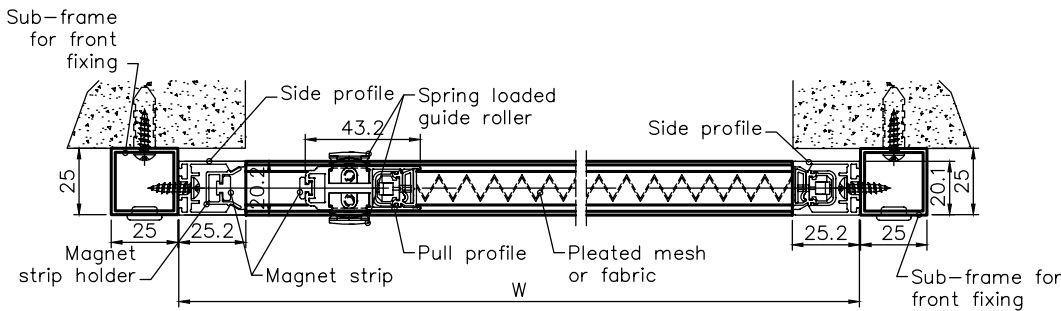

Max. Width: 1,800 mm | Max. Height: 2,400 mm

Note: Maximum Height and Width will be determined by the Height-Width Ratio

Recess Installation Details

Front Installation Details

TWO PANEL - FLOATING OPTION

Max. Width: 2,500 mm | Max. Height: 3,000 mm

Note: Maximum Height and Width will be determined by the Height-Width Ratio

Recess Installation Details

Front Installation Details

ONE PANEL - RIGHT TO LEFT OPTION

Max. Width: 2,500 mm | Max. Height: 3,000 mm

Note: Maximum Height and Width will be determined by the Height-Width Ratio

Recess Installation Details

Front Installation Details

ONE PANEL - LEFT TO RIGHT OPTION

Max. Width: 2,500 mm | Max. Height: 3,000 mm
Note: Maximum Height and Width will be determined by the Height-Width Ratio