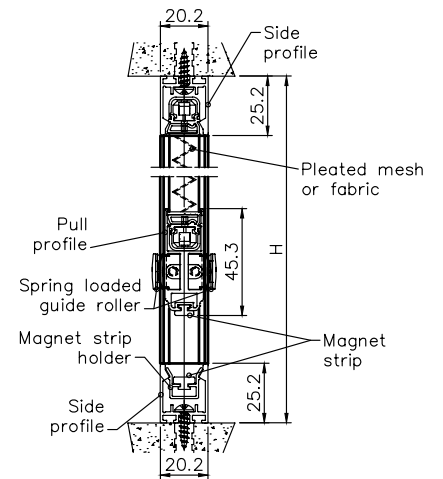

FLYSCREEN MESH SPECIFICATION

Product Name	Polyester (PVC Coated) Mesh
Specification	16*16
Folding height	16mm
Colors	Grey/Black
Width	1m—3m
Length	30m
Mesh weight	80g,
Diameter	0.28mm(0.011")
Materials	polyester yarn, fiberglass yarn
Break Strength	warp>280N,weft>240N

OPENING CONFIGURATION OPTIONS

SPLIT OPTIONS

Max. Width: 6,000 mm | Max. Height: 3,000 mm
Note: Maximum Height and Width will be determined by the Height-Width Ratio

Recess Installation Details

Front Installation Details

TOP DOWN OPTION

Max. Width: 1,800 mm | Max. Height: 2,400 mm

Note: Maximum Height and Width will be determined by the Height-Width Ratio

Recess Installation Details

Front Installation Details

BOTTOM UP OPTION

Max. Width: 1,800 mm | Max. Height: 2,400 mm

Note: Maximum Height and Width will be determined by the Height-Width Ratio

Recess Installation Details

Front Installation Details

TWO PANEL - FLOATING OPTION

Max. Width: 2,500 mm | Max. Height: 3,000 mm