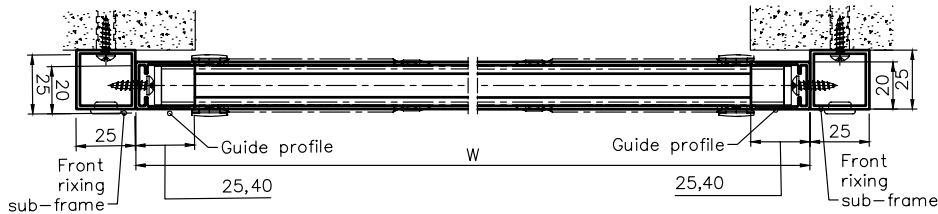

TOP DOWN OPTION

Max. Width: 1,800 mm | Max. Height: 2,400 mm

Note: Maximum Height and Width will be determined by the Height-Width Ratio

Recess Installation Details

Front Installation Details

BOTTOM UP OPTION

Max. Width: 1,800 mm | Max. Height: 2,400 mm

Note: Maximum Height and Width will be determined by the Height-Width Ratio

Recess Installation Details

Front Installation Details

TWO PANEL - FLOATING OPTION

Max. Width: 2,500 mm | Max. Height: 3,000 mm

Note: Maximum Height and Width will be determined by the Height-Width Ratio

Recess Installation Details

Front Installation Details

ONE PANEL - RIGHT TO LEFT OPTION

Max. Width: 2,500 mm | Max. Height: 3,000 mm

Note: Maximum Height and Width will be determined by the Height-Width Ratio

Recess Installation Details

Front Installation Details

ONE PANEL - LEFT TO RIGHT OPTION

Max. Width: 2,500 mm | Max. Height: 3,000 mm
Note: Maximum Height and Width will be determined by the Height-Width Ratio