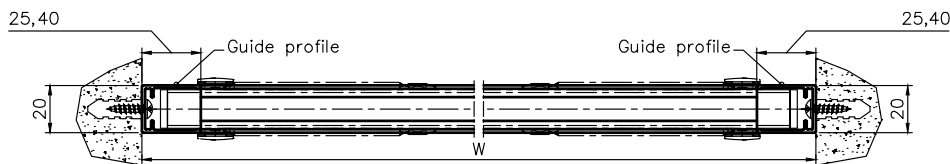

FLYSCREEN MESH SPECIFICATION

Product Name	Polyester (PVC Coated) Mesh
Specification	16*16
Folding height	16mm
Colors	Grey/Black
Width	1m—3m
Length	30m
Mesh weight	80g,
Diameter	0.28mm(0.011")
Materials	polyester yarn, fiberglass yarn
Break Strength	warp>280N,weft>240N

OPENING CONFIGURATION OPTIONS

SPLIT OPTIONS

Max. Width: 6,000 mm | Max. Height: 3,000 mm
Note: Maximum Height and Width will be determined by the Height-Width Ratio

Recess Installation Details

Front Installation Details

TOP DOWN OPTION

Max. Width: 1,800 mm | Max. Height: 2,400 mm

Note: Maximum Height and Width will be determined by the Height-Width Ratio

Recess Installation Details

Front Installation Details

BOTTOM UP OPTION

Max. Width: 1,800 mm | Max. Height: 2,400 mm

Note: Maximum Height and Width will be determined by the Height-Width Ratio

Recess Installation Details

Front Installation Details

TWO PANEL - FLOATING OPTION

Max. Width: 2,500 mm | Max. Height: 3,000 mm