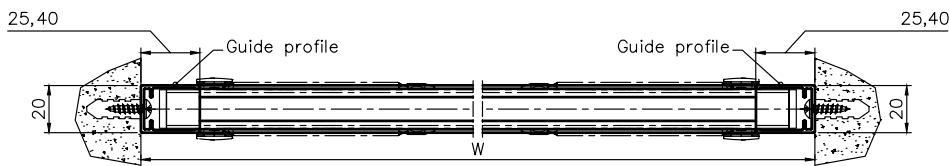

FLYSCREEN MESH SPECIFICATION

Product Name	Polyester (PVC Coated) Mesh
Specification	16*16
Folding height	16mm
Colors	Grey/Black
Width	1m—3m
Length	30m
Mesh weight	80g,
Diameter	0.28mm(0.011")
Materials	polyester yarn, fiberglass yarn
Break Strength	warp>280N,weft>240N

OPENING CONFIGURATION OPTIONS

SPLIT OPTIONS

Max. Width: 6,000 mm | Max. Height: 3,000 mm
Note: Maximum Height and Width will be determined by the Height-Width Ratio

Recess Installation Details

Front Installation Details

TOP DOWN OPTION

Max. Width: 1,800 mm | Max. Height: 2,400 mm

Note: Maximum Height and Width will be determined by the Height-Width Ratio

Recess Installation Details

Front Installation Details

BOTTOM UP OPTION

Max. Width: 1,800 mm | Max. Height: 2,400 mm

Note: Maximum Height and Width will be determined by the Height-Width Ratio

Recess Installation Details

Front Installation Details

TWO PANEL - FLOATING OPTION

Max. Width: 2,500 mm | Max. Height: 3,000 mm