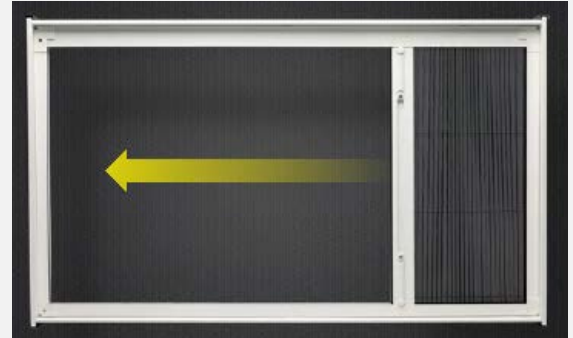

ONE PANEL - RIGHT TO LEFT OPTION

Max. Width: 2,500 mm | Max. Height: 3,000 mm

Note: Maximum Height and Width will be determined by the Height-Width Ratio