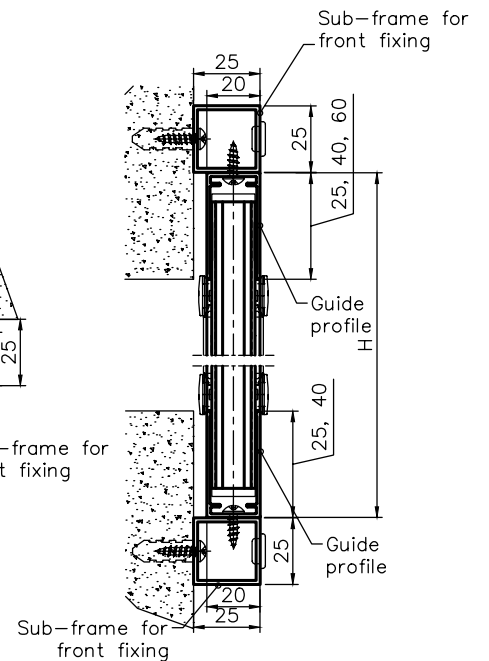

TOP DOWN OPTION

Max. Width: 1,800 mm | Max. Height: 2,400 mm

Note: Maximum Height and Width will be determined by the Height-Width Ratio

Recess Installation Details

Front Installation Details

BOTTOM UP OPTION

Max. Width: 1,800 mm | Max. Height: 2,400 mm

Note: Maximum Height and Width will be determined by the Height-Width Ratio

Recess Installation Details

Front Installation Details

TWO PANEL - FLOATING OPTION

Max. Width: 2,500 mm | Max. Height: 3,000 mm

Note: Maximum Height and Width will be determined by the Height-Width Ratio

Recess Installation Details

Front Installation Details

ONE PANEL - RIGHT TO LEFT OPTION

Max. Width: 2,500 mm | Max. Height: 3,000 mm

Note: Maximum Height and Width will be determined by the Height-Width Ratio

Recess Installation Details

Front Installation Details

ONE PANEL - LEFT TO RIGHT OPTION

Max. Width: 2,500 mm | Max. Height: 3,000 mm
Note: Maximum Height and Width will be determined by the Height-Width Ratio