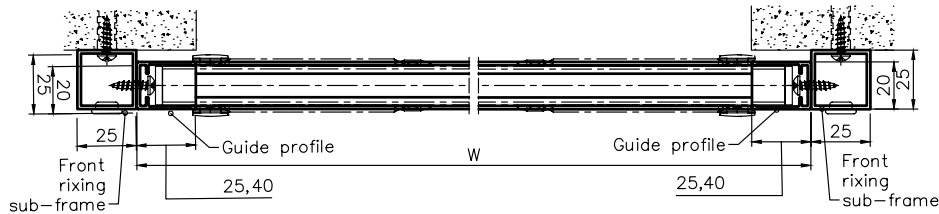

OPENING CONFIGURATION OPTIONS

SPLIT OPTIONS

Max. Width: 6,000 mm | Max. Height: 3,000 mm
Note: Maximum Height and Width will be determined by the Height-Width Ratio

Recess Installation Details

Front Installation Details

TOP DOWN OPTION

Max. Width: 1,800 mm | Max. Height: 2,400 mm

Note: Maximum Height and Width will be determined by the Height-Width Ratio

Recess Installation Details

Front Installation Details

BOTTOM UP OPTION

Max. Width: 1,800 mm | Max. Height: 2,400 mm

Note: Maximum Height and Width will be determined by the Height-Width Ratio

Recess Installation Details

Front Installation Details

TWO PANEL - FLOATING OPTION

Max. Width: 2,500 mm | Max. Height: 3,000 mm

Note: Maximum Height and Width will be determined by the Height-Width Ratio

Recess Installation Details

Front Installation Details

ONE PANEL - RIGHT TO LEFT OPTION

Max. Width: 2,500 mm | Max. Height: 3,000 mm